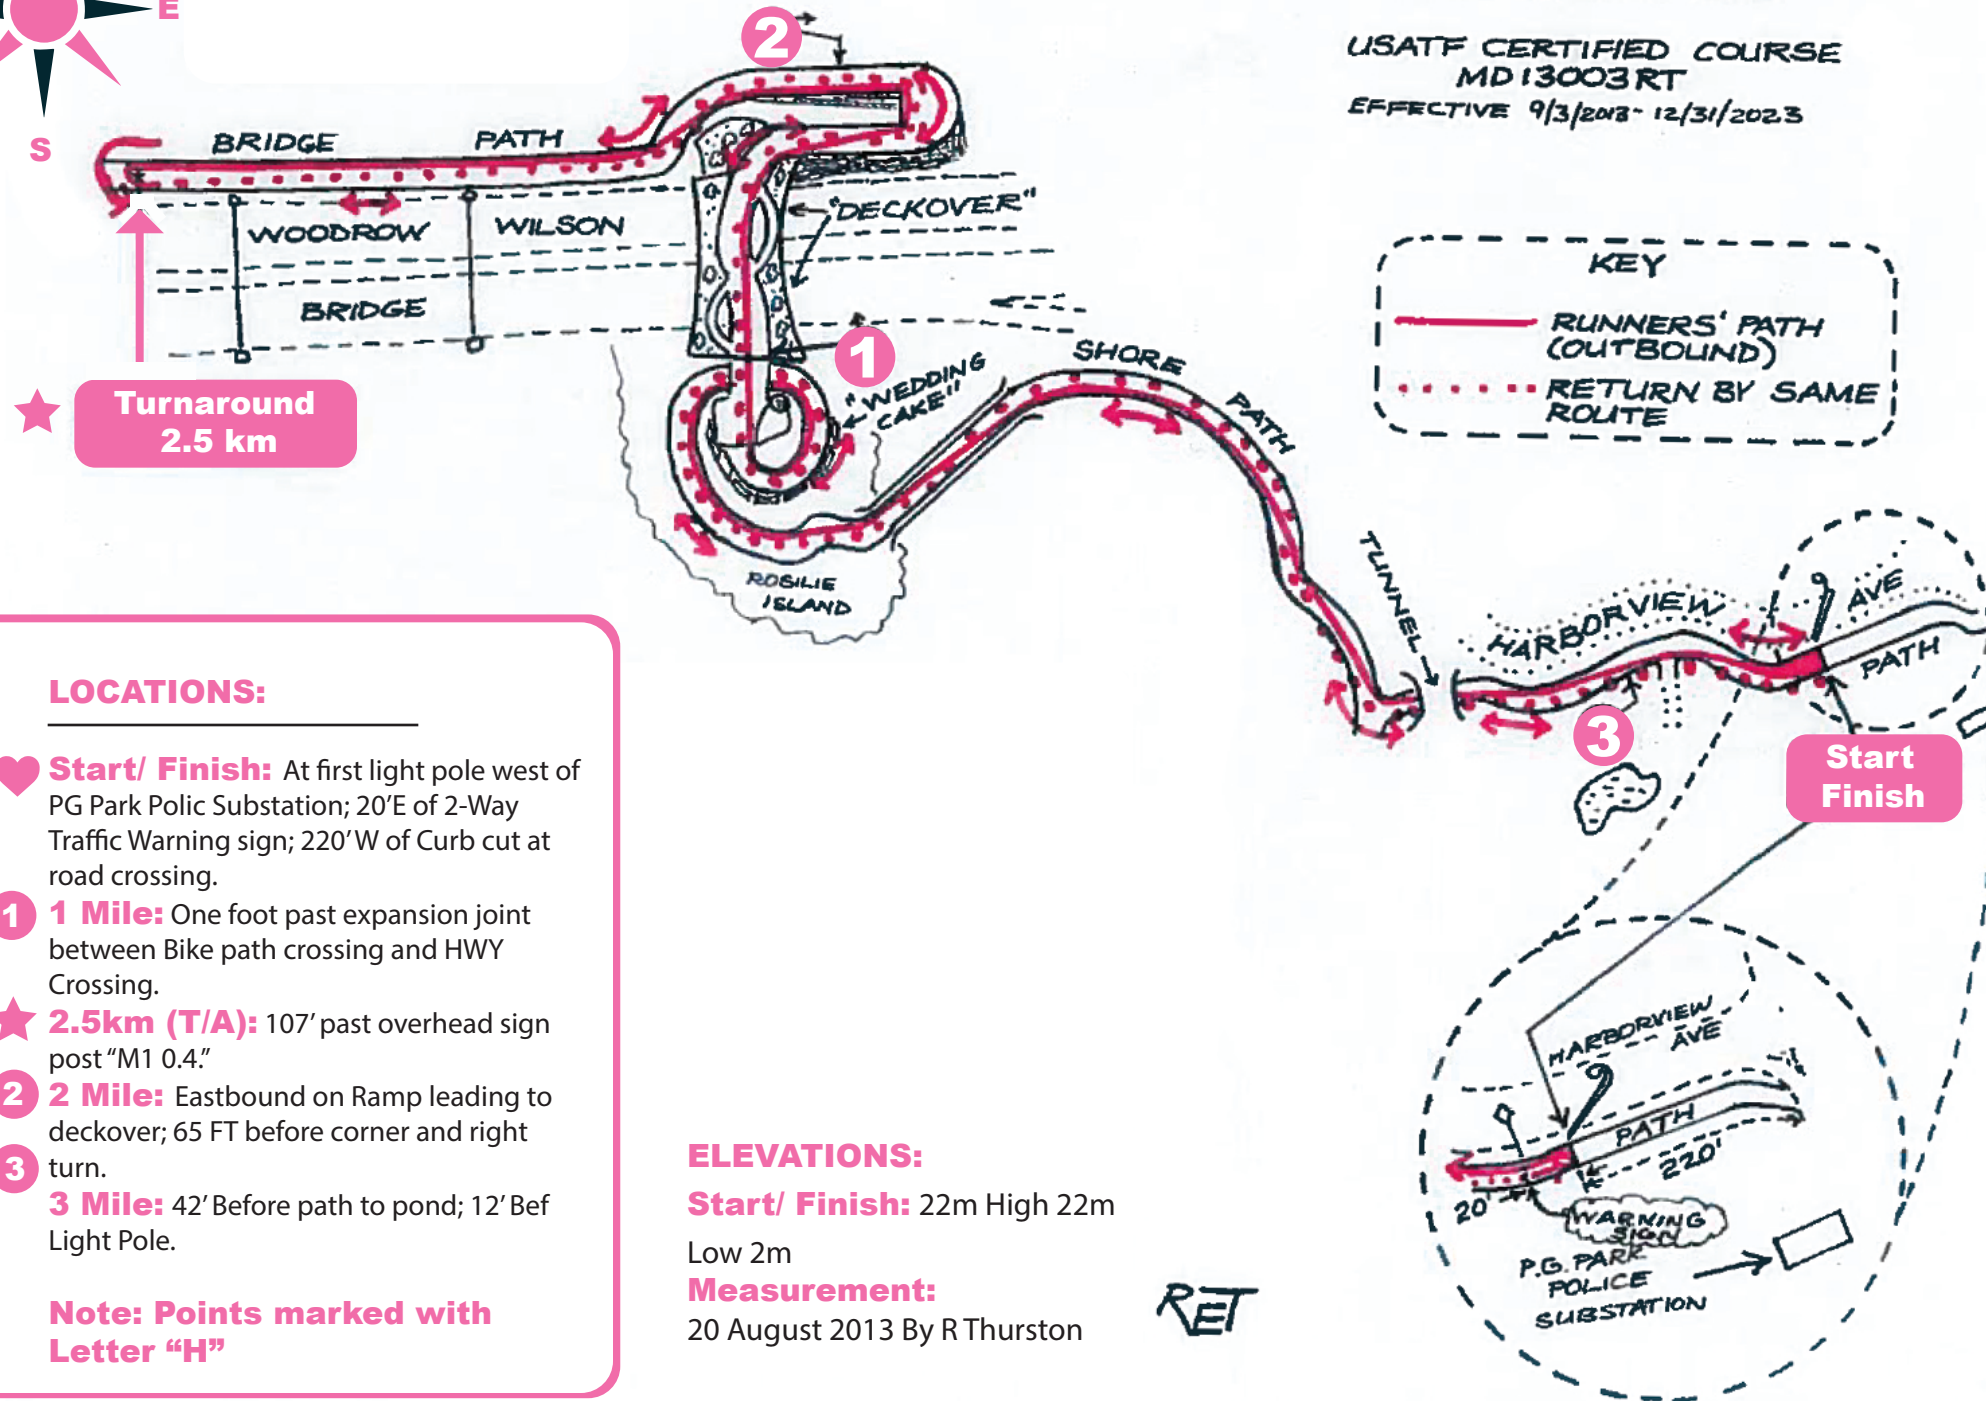

# THE TEKAU'S HEART MEMORIAL FOUNDATION 5K RUN-1 MILE WALK COURSE MAP

P.G. PARK POLICE 5K (INLAND START)  
NATIONAL HARBOR, MARYLAND

USATF CERTIFIED COURSE  
MD13003RT  
EFFECTIVE 9/3/2013-12/31/2023

**KEY**

- RUNNERS' PATH (OUTBOUND)
- ... RETURN BY SAME ROUTE

**LOCATIONS:**

- ♥ **Start/ Finish:** At first light pole west of PG Park Polic Substation; 20'E of 2-Way Traffic Warning sign; 220'W of Curb cut at road crossing.
- 1 **1 Mile:** One foot past expansion joint between Bike path crossing and HWY Crossing.
- ★ **2.5km (T/A):** 107' past overhead sign post "M1 0.4."
- 2 **2 Mile:** Eastbound on Ramp leading to deckover; 65 FT before corner and right turn.
- 3 **3 Mile:** 42' Before path to pond; 12' Bef Light Pole.

**Note: Points marked with Letter "H"**

**ELEVATIONS:**

**Start/ Finish:** 22m High 22m  
Low 2m  
**Measurement:**  
20 August 2013 By R Thurston

RET

**IN CASE OF AN EMERGENCY:**

Please call the number listed below and be prepared to provide your location (V#), participants bib #.